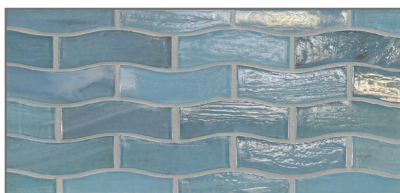

Mineral Springs