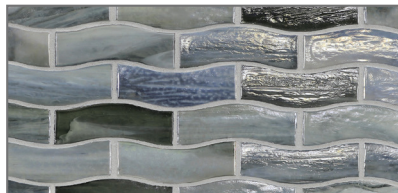

JAW

(Just Add Water)

Planogram

FULL PACKAGE

12 Boards

INDIVIDUAL BOARDS

- 5.87 x 18.37" Grouted Boards (2" Hex Border: Pattern)
- 6 x 18.37" Grouted Boards (Feather 6 Border: Pattern)
- 5.51 x 18.37" Grouted Boards (Zing 1 x 3 Border: Pattern)
- 5.51 x 12" Grouted Boards (Zing 1 x 3 Border: Colors)

PATTERNS
(Color: Amalfi)

COLORS

Pisa