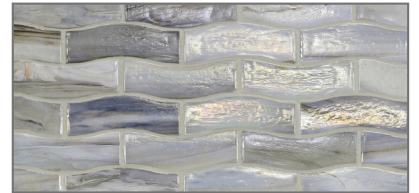

JAW

(Just Add Water)

Planogram

FULL PACKAGE

12 Boards

INDIVIDUAL BOARDS

- 5.87 x 18.37" Grouted Boards (2" Hex Border: Pattern)
- 6 x 18.37" Grouted Boards (Feather 6 Border: Pattern)
- 5.51 x 18.37" Grouted Boards (Zing 1 x 3 Border: Pattern)
- 5.51 x 12" Grouted Boards (Zing 1 x 3 Border: Colors)

PATTERNS
(Color: Amalfi)

2" Hex Border

Feather 6 Border

Zing 1 x 3 Border

COLORS

Matera

Torino

Bari